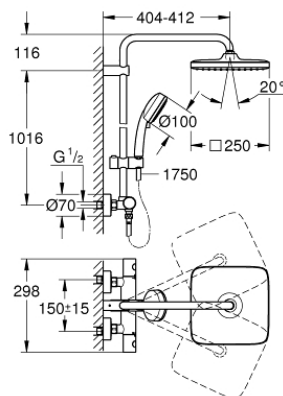

### TOOTE KIRJELDUS

- Värvus: chrome
- consisting of:
  - horizontal swivable 390 mm shower arm
  - exposed thermostat with Aquadimmer function
  - allows change between:
    - head shower Tempesta 250 Cube (26 685)
  - spray pattern:
    - Rain
  - head shower with white rear cover
  - with ball joint
  - rotation angle  $\pm 10^\circ$
  - GROHE Water Saving 9.5 l/min flow limiter
  - hand shower Tempesta Cosmopolitan 100 (27 571 001)
  - 2 spray patterns:
    - Rain, Jet
  - GROHE Water Saving 5.7 l/min. flow limiter
  - adjustable in height with gliding element
  - Rotaflex shower hose 1.750 mm 1/2" x 1/2" (28 410)
  - GROHE Water Saving - Less water, perfect flow
  - GROHE TurboStat compact cartridge with wax thermoelement
  - GROHE SafeStop at 38°C
  - GROHE SafeStop Plus optional temperature limiter at 43°C included
  - GROHE DreamSpray perfect spray pattern
  - GROHE Long-Life Shine durable sparkling sheen
  - SpeedClean anti-lime system
  - Inner WaterGuide for a longer life
  - Twistfree to prevent hose from twisting
  - suitable for instantaneous heaters from 18 kW/h
  - minimum flow rate 7 l/min.
  - optional upgrade: GROHE EasyReach tray (26 362)
  - professional edition