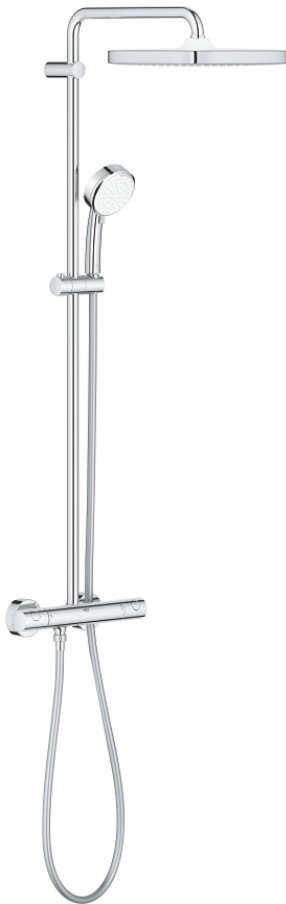

## 26 689 000 TEMPESTA COSMOPOLITAN SYSTEM 250 CUBE SHOWER SYSTEM WITH THERMOSTAT FOR WALL MOUNTING

### TOOTE KIRJELDUS

- Värvus: chrome
- consisting of:
  - horizontal swivable 390 mm shower arm
  - exposed thermostat with Aquadimmer function
  - allows change between:
    - head shower Tempesta 250 Cube (26 685)
  - spray pattern:
    - Rain
  - head shower with white rear cover
  - with ball joint
  - rotation angle  $\pm 10^\circ$
  - GROHE Water Saving 9.5 l/min flow limiter
  - hand shower Tempesta Cosmopolitan 100 (27 571 001)
  - 2 spray patterns:
    - Rain, Jet
  - GROHE Water Saving 5.7 l/min. flow limiter
  - adjustable in height with gliding element
  - Rotaflex shower hose 1.750 mm 1/2" x 1/2" (28 410)
  - GROHE Water Saving - Less water, perfect flow
  - GROHE TurboStat compact cartridge with wax thermoelement
  - GROHE SafeStop at 38°C
  - GROHE SafeStop Plus optional temperature limiter at 43°C included
  - GROHE DreamSpray perfect spray pattern
  - GROHE Long-Life Shine durable sparkling sheen
  - SpeedClean anti-lime system
  - Inner WaterGuide for a longer life
  - Twistfree to prevent hose from twisting
  - suitable for instantaneous heaters from 18 kW/h
  - minimum flow rate 7 l/min.
  - optional upgrade: GROHE EasyReach tray (26 362)
  - professional edition