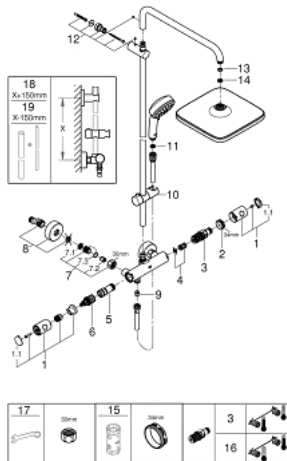

26 689 000 TEMPESTA COSMOPOLITAN SYSTEM 250 CUBE SHOWER SYSTEM WITH THERMOSTAT FOR WALL MOUNTING

VARUOSAD, veebruar 2019 – now

- 1: Metal handle 1/2" (Tellimuse number 47984000)
- 1.1: Cover cap (Tellimuse number 6458500M)
- 2: Fitting ring (Tellimuse number 47743000)
- 3: Thermostatic compact cartridge 1/2" (Tellimuse number 47439000)
- 4: Buffer (Tellimuse number 47398000)
- 5: Water flow (Tellimuse number 47751000)
- 6: Aquadimmer (Tellimuse number 12433000)
- 7: Non-return valve (Tellimuse number 47189000)
- 7.1: Dirt strainer (Tellimuse number 0726400M)
- 7.2: Non-return valve (Tellimuse number 08565000)
- 7.3: O-ring $\varnothing 17 \times \varnothing 2$ (Tellimuse number 0305500M)
- 8: S-union (Tellimuse number 12662000)
- 9: Non-return valve (Tellimuse number 08565000)
- 10: Glide element (Tellimuse number 12140000)
- 11: Dirt strainer (Tellimuse number 0700200M)
- 12: Shower bar holder (Tellimuse number 48423000)
- 13: Fibre seal $\varnothing 18,5 \times \varnothing 12 \times 2$ (Tellimuse number 0138900M)
- 14: Dirt strainer (Tellimuse number 48007000)
- 15: Socket spanner (Tellimuse number 19332000)*
- 16: GROHE TurboStat cartridge 1/2" (Tellimuse number 47175000)*
- 17: Special spanner (Tellimuse number 19377000)*
- 18: Shower system pipe for retrofitting (Tellimuse number 48053000)*
- 19: Shower system pipe for retrofitting (Tellimuse number 48054000)*

* Lisatarvikud